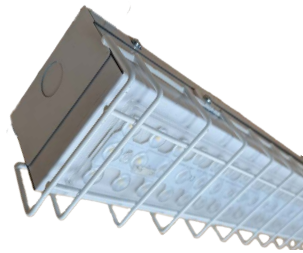

Optional sports cage