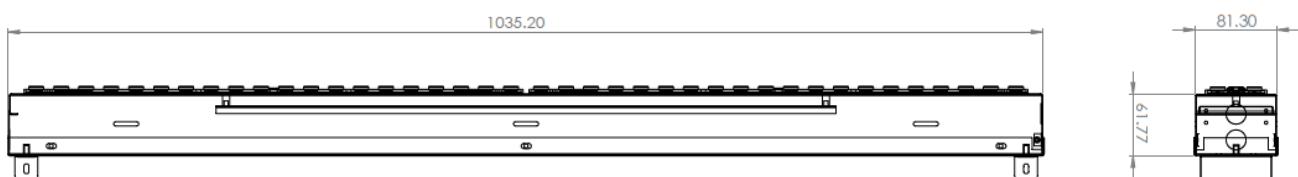

01282 476600 | info@photoniclighting.co.uk

Unit 1 Boran Court, Network 65, Hapton, Burnley BB11 5TH

www.photoniclighting.co.uk