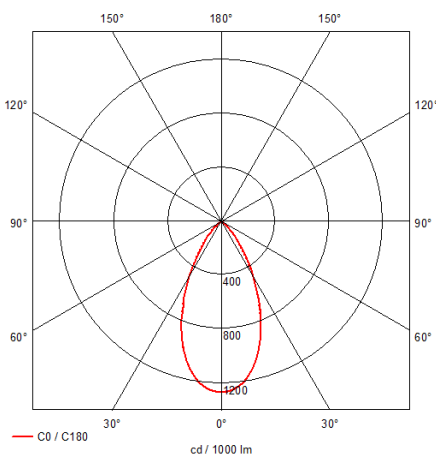

PHOTOMETRIC

T: 01282 476600 | E: info@photoniclighing.co.uk

Unit 1 Boran Court, Network 65, Hapton, Burnley BB11 5TH

www.photoniclighing.co.uk