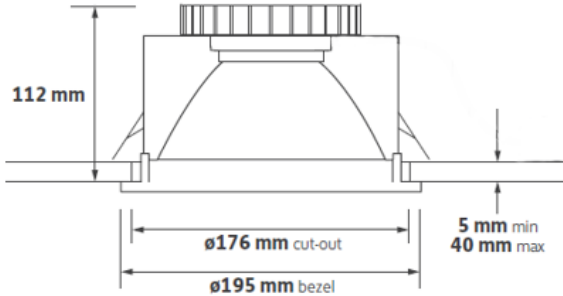

SERIES 900

Downlights

PRODUCT DIMENSIONS