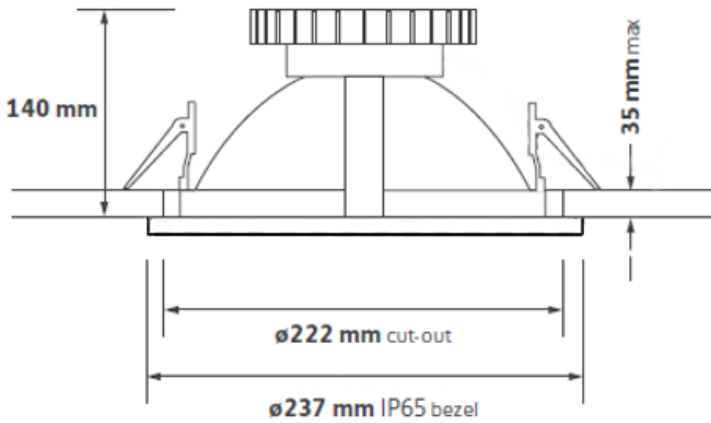

SERIES 900

Downlights

PRODUCT DIMENSIONS