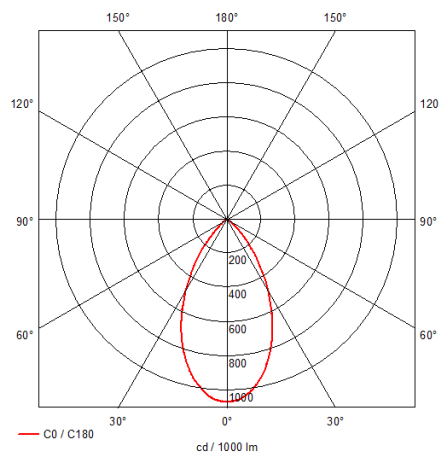

PHOTOMETRIC

T: 01282 476600 | E: info@photoniclighing.co.uk

Unit 1 Boran Court, Network 65, Hapton, Burnley BB11 5TH

www.photoniclighing.co.uk