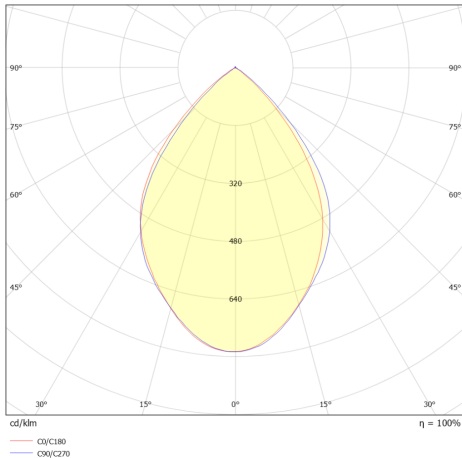

OPTIONS

- Five different size options
- Multiple output options
- Tuneable CCT

SERIES 821

Downlights

PRODUCT DIMENSIONS

PHOTOMETRIC

T: 01282 476600 | E: info@photonighting.co.uk

Unit 1 Boran Court, Network 65, Hapton, Burnley BB11 5TH

www.photonighting.co.uk

SERIES 821

Downlights

PRODUCT SPECIFICATION

821 - (SZ) - (OT) - (CCT) - (CN)

Size (SZ)		Lumen Output (OT)	
Code	Description	Code	Description
113	Ø113mm	7	700 lumen (7W)
		9	900 lumen (10W)
		11	1100 lumen (12W)
145	Ø145mm	7	700 lumen (10W)
		11	1100 lumen (13W)
		15	1500 lumen (17W)
174	Ø174mm	9	900 lumen (10W)
		13	1300 lumen (13W)
		18	1800 lumen (17W)
		22	2200 lumen (21W)
205	Ø205mm	15	1500 lumen (13W)
		20	2000 lumen (17W)
		25	2500 lumen (21W)
		30	3000 lumen (25W)
232	Ø232mm	10	1000 lumen (11W)
		19	1900 lumen (20W)
		29	2900 lumen (29W)
		40	4000 lumen (41W)