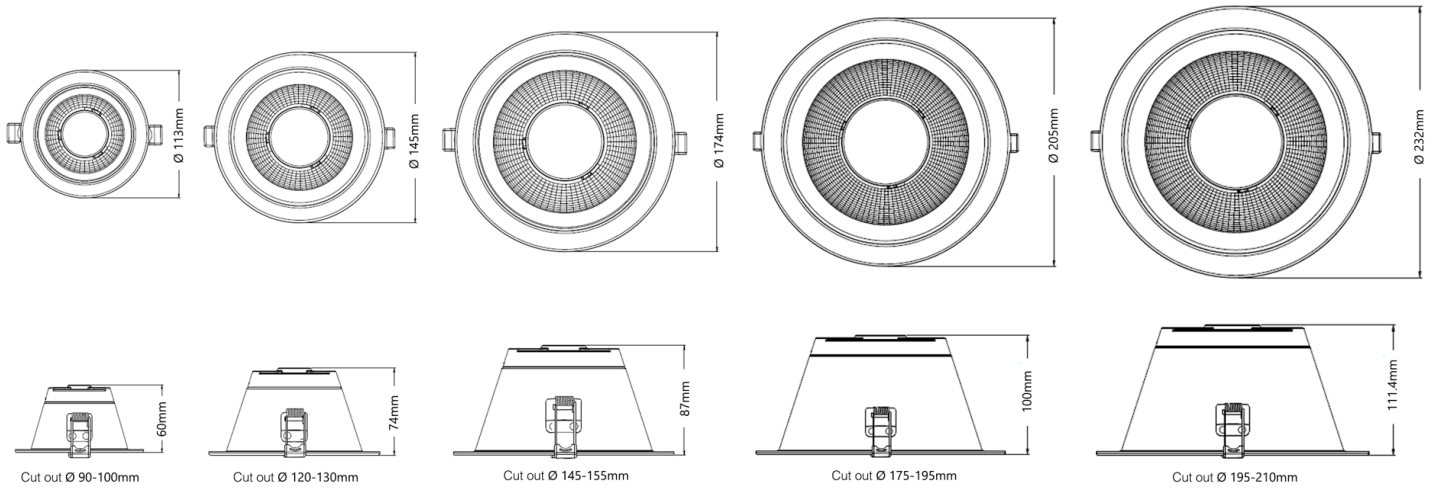

FEATURES

- IP44 in five sizes for a wide range of applications
- 3-4 different output options per luminaire, up to 4000 lumens
- 110 to 120 delivered Lumens per Watt
- Fully tuneable colour temperature and dimmable via Casambi controls

OPTIONS

- Five different size options
- Multiple output options
- Tuneable CCT

SERIES 821

Downlights

PRODUCT DIMENSIONS

PHOTOMETRIC

T: 01282 476600 | E: info@photonighting.co.uk

Unit 1 Boran Court, Network 65, Hapton, Burnley BB11 5TH

www.photonighting.co.uk

SERIES 821

Downlights

PRODUCT SPECIFICATION

821 - (SZ) - (OT) - (CCT) - (CN)

Size (SZ)		Lumen Output (OT)	
Code	Description	Code	Description
113	Ø113mm	7	700 lumen (7W)
		9	900 lumen (10W)
		11	1100 lumen (12W)
145	Ø145mm	7	700 lumen (10W)
		11	1100 lumen (13W)
		15	1500 lumen (17W)
174	Ø174mm	9	900 lumen (10W)
		13	1300 lumen (13W)
		18	1800 lumen (17W)
		22	2200 lumen (21W)
205	Ø205mm	15	1500 lumen (13W)
		20	2000 lumen (17W)
		25	2500 lumen (21W)
		30	3000 lumen (25W)
232	Ø232mm	10	1000 lumen (11W)
		19	1900 lumen (20W)
		29	2900 lumen (29W)
		40	4000 lumen (41W)