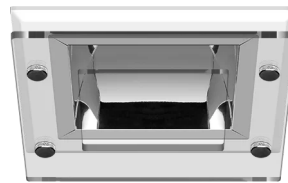

SERIES 832

Downlights

PRODUCT SPECIFICATION

832 - (LM) - (CCT) - (CR) - (BA) - (CTR) - (EM)

Lumen Output (LM)	
Code	Description
10	1075lm (11W)
20	2075lm (20W)
30	3075lm (30W)
48	4800lm (47W)

Correlated Colour Temperature (CCT)	
Code	Description
830	80 CRI 3000K
840	80 CRI 4000K

Colour (CR)	
Code	Description
W	White

Beam Angle (BA)	
Code	Description
SPE	Specular reflector
CA	Clear Acrylic
OA	Opal Acrylic
CAH	Clear Acrylic Halo
OAH	Opal Acrylic Halo

Control (CTR)	
Code	Description
N	Switched
PHD	Phase Dim
D	DALI
RD	Retractive Dim
BC	Bluetooth Casambi

Emergency (EM)	
Code	Description
L3	3W Emergency
DE3	Dali 3W Emergency

OPTIONS

T: 01282 476600 | E: info@photonicleighting.co.uk

Unit 1 Boran Court, Network 65, Hapton, Burnley BB11 5TH

www.photonicleighting.co.uk