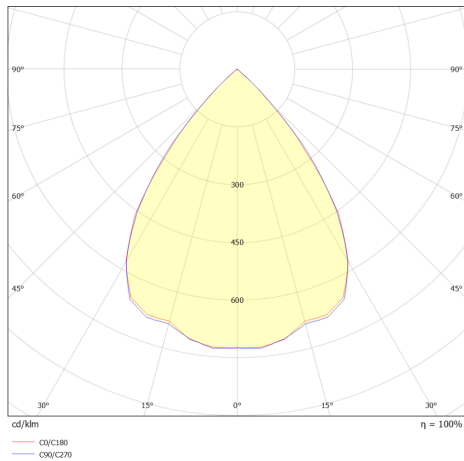

PHOTOMETRIC

T: 01282 476600 | E: info@photoniclighting.co.uk

Unit 1 Boran Court, Network 65, Hapton, Burnley BB11 5TH

www.photoniclighting.co.uk