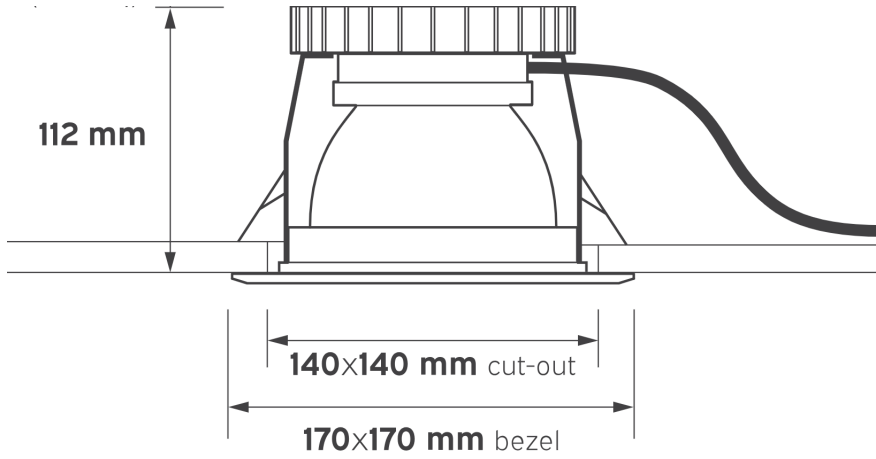

OVERVIEW

Series 832 is a high performance square downlight with various output options up to 4800lm. The luminaire uses a highly specular reflector to provide high efficiency. The Bezel is made from high quality die cast material and has the ability to add accessories as required. Series 832 has a lifetime rating of >60,000 hours @ L70 utilising high quality LED and driver technology. This is a made to order product.

FEATURES

- IP20
- >60,000 hours @ L70
- Various output choices

OPTIONS

- 3000K or 4000K
- Emergency options
- DALI, Casambi and other dimming options.

Made
To
Order

SERIES 832

Downlights

PRODUCT DIMENSIONS

Lumen Output (LM)	
Code	Description
10	1075lm (11W)
20	2075lm (20W)
30	3075lm (30W)
48	4800lm (47W)

Correlated Colour Temperature (CCT)	
Code	Description
830	80 CRI 3000K
840	80 CRI 4000K

Colour (CR)	
Code	Description
W	White