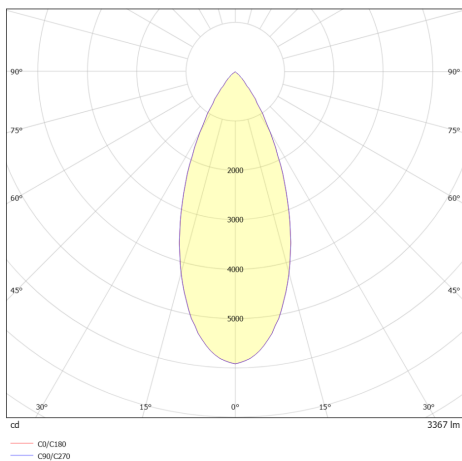

PHOTOMETRIC

T: 01282 476600 | E: info@photonighting.co.uk

Unit 1 Boran Court, Network 65, Hapton, Burnley BB11 5TH

www.photonighting.co.uk