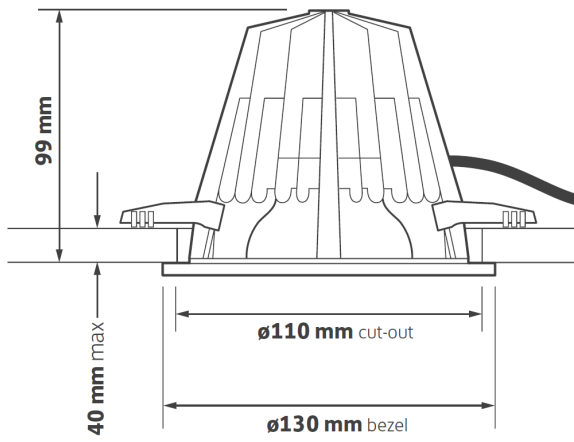

SERIES 838

Downlights

OVERVIEW

Series 838 is a high performance Circular recessed LED downlight with Ø130mm. There are a choice of outputs up to 4500lm and a choice of snoot options to suit any application. Series 838 is also versatile with offering multiple control options including DALI and wireless Casambi. The luminaire is made from Die cast bezel with an die cast heatsink using thermodynamics to provide good thermal management. This is a made to order product.

T: 01282 476600 | E: info@photonicleighting.co.uk

Unit 1 Boran Court, Network 65, Hapton, Burnley BB11 5TH

www.photonicleighting.co.uk

SERIES 838

Downlights

PRODUCT DIMENSIONS

PHOTOMETRIC

T: 01282 476600 | E: info@photonighting.co.uk